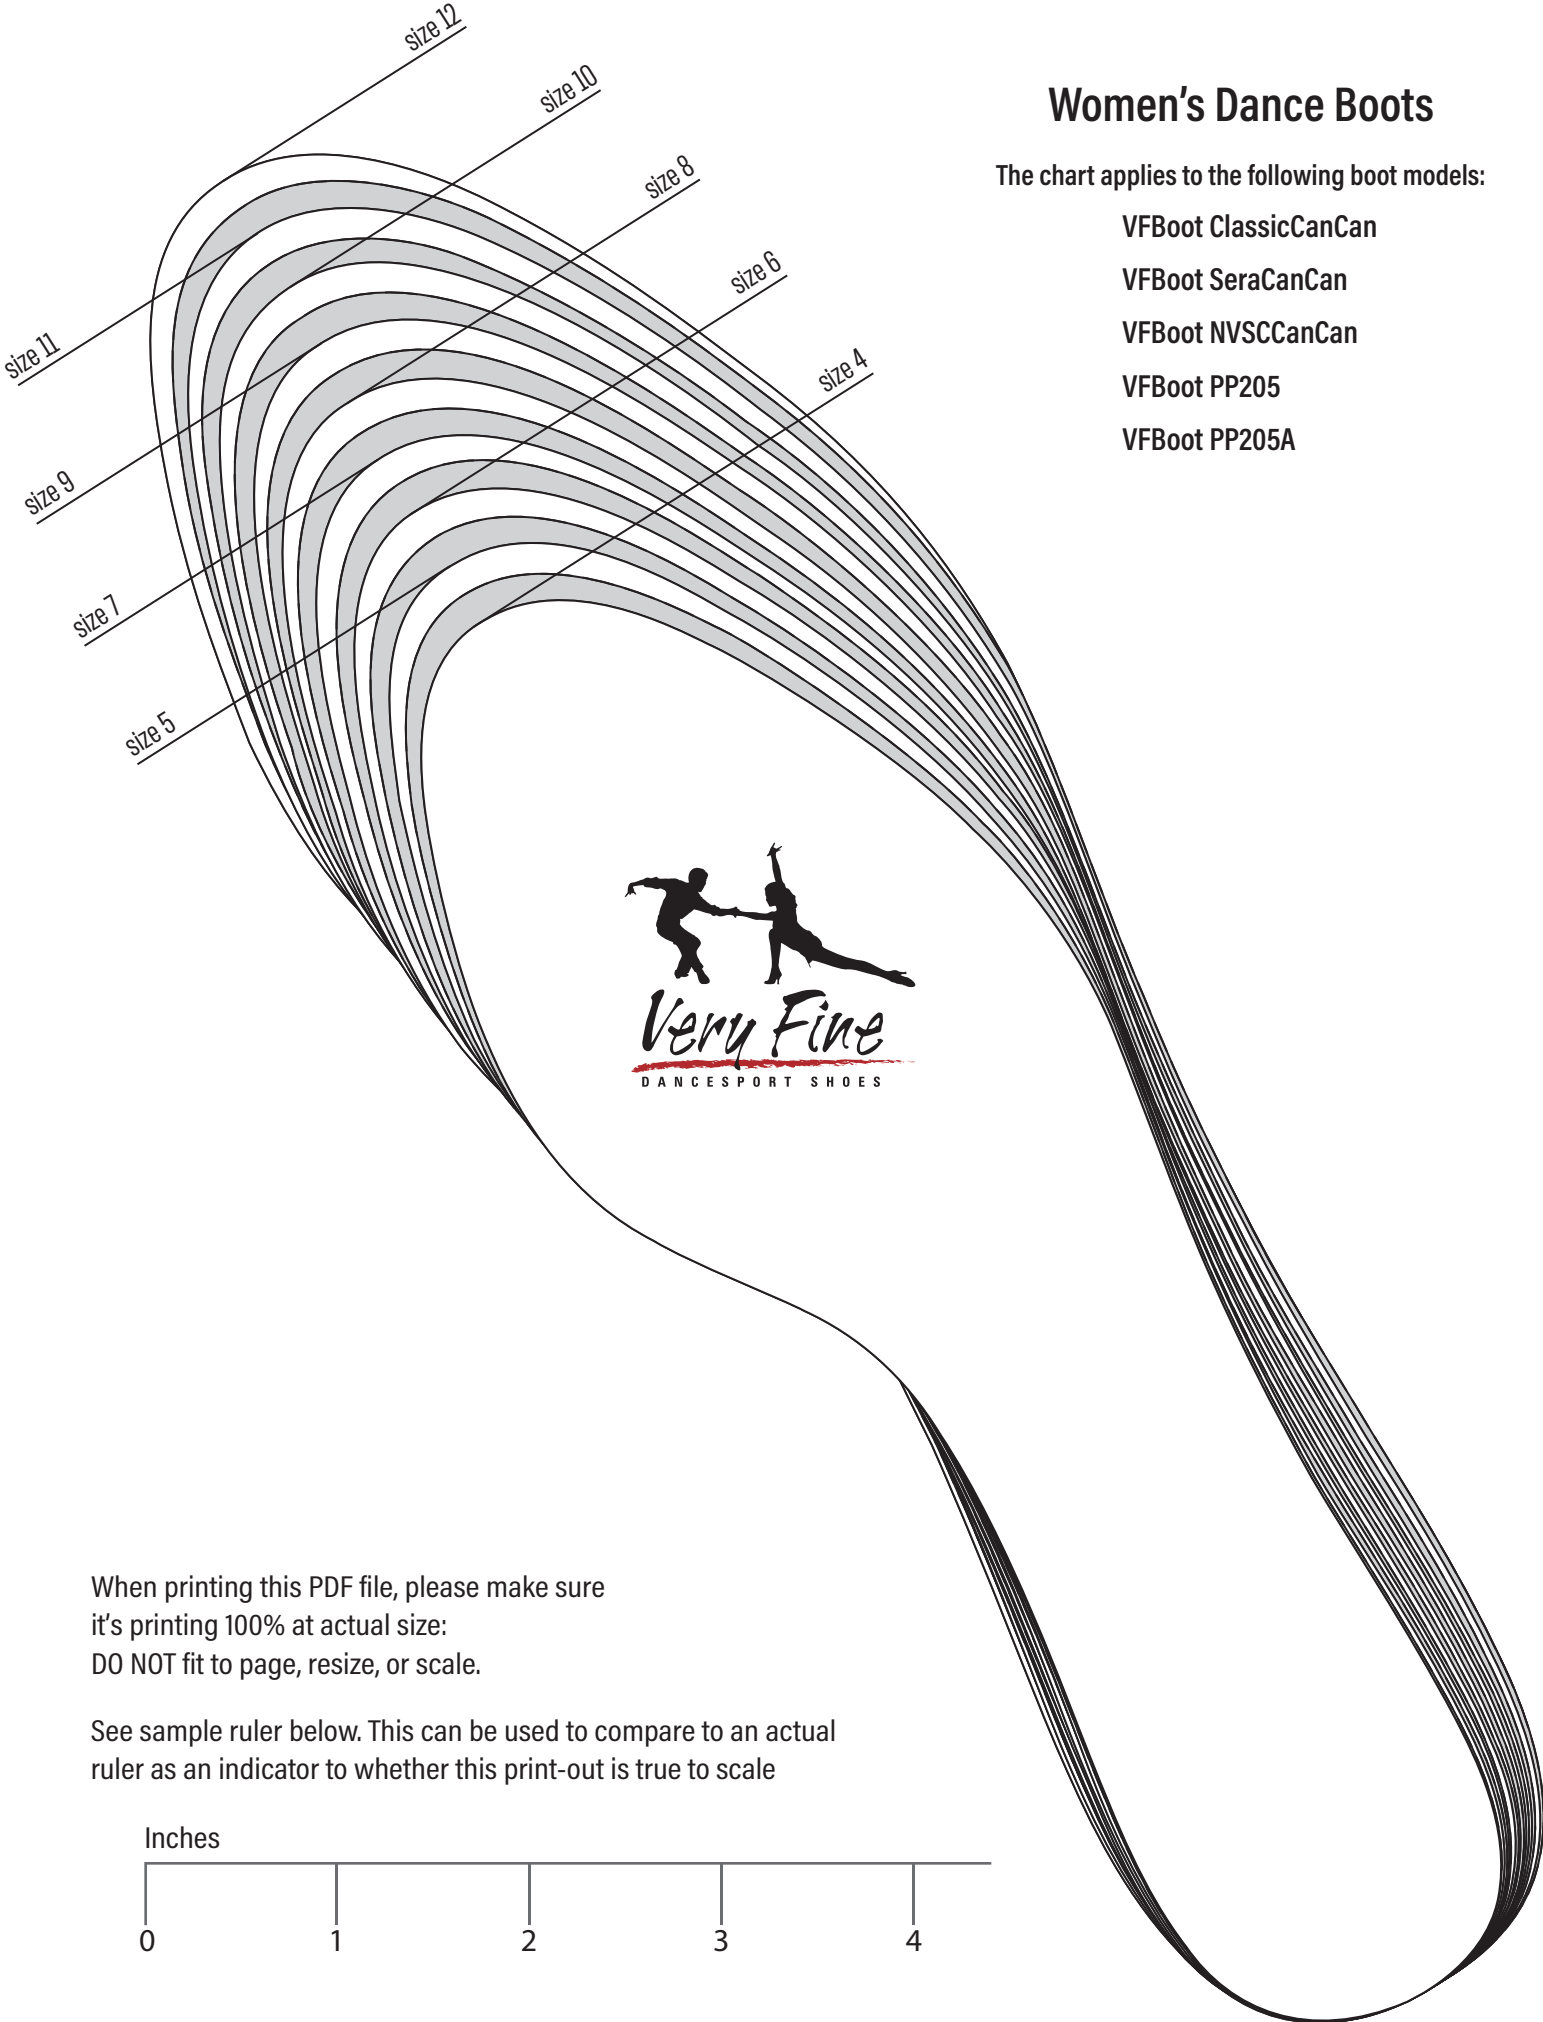

# Women's Dance Boots

The chart applies to the following boot models:

- VFBoot ClassicCanCan
- VFBoot SeraCanCan
- VFBoot NVSCCanCan
- VFBoot PP205
- VFBoot PP205A

When printing this PDF file, please make sure it's printing 100% at actual size: DO NOT fit to page, resize, or scale.

See sample ruler below. This can be used to compare to an actual  
ruler as an indicator to whether this print-out is true to scale