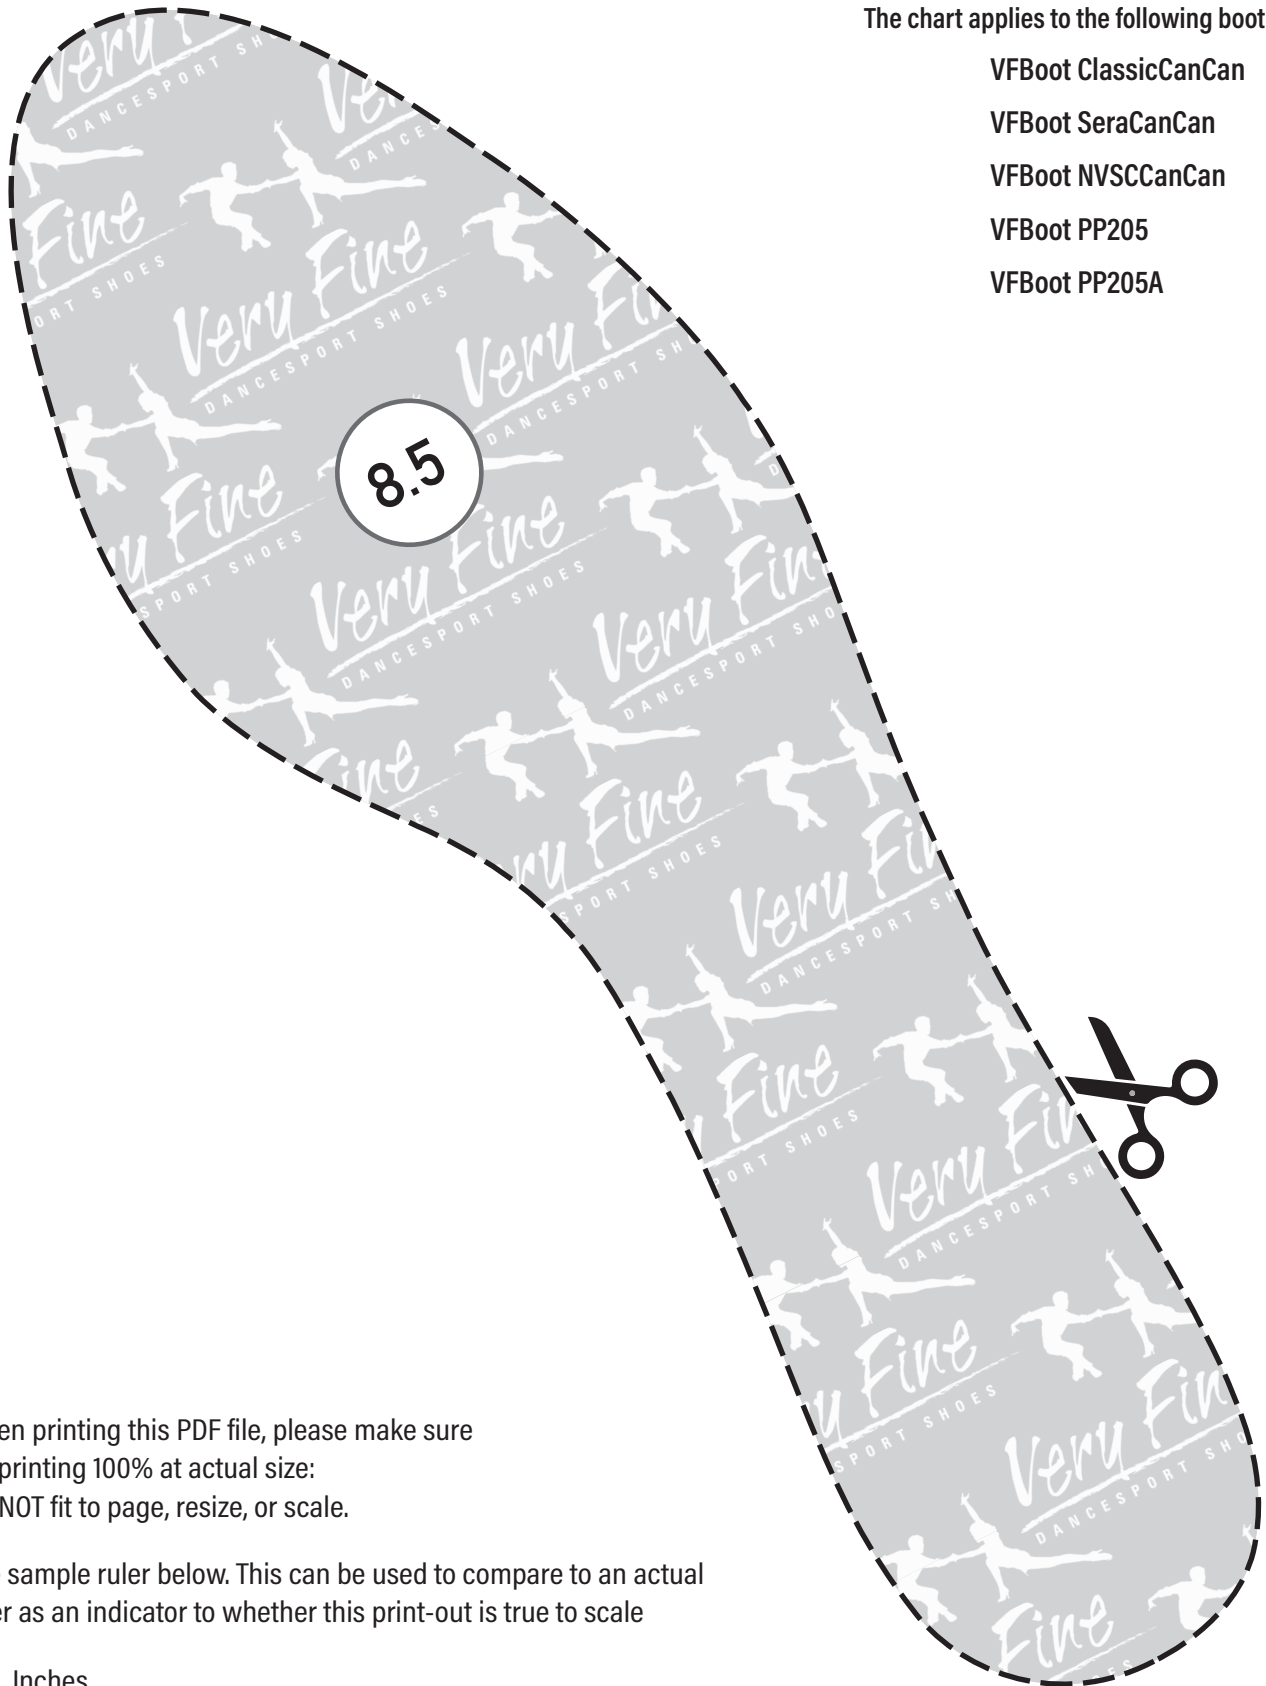

Women's Dance Boots

The chart applies to the following boot models:

VFBoot ClassicCanCan

VFBoot SeraCanCan

VFBoot NVSCCanCan

VFBoot PP205

VFBoot PP205A

When printing this PDF file, please make sure it's printing 100% at actual size: DO NOT fit to page, resize, or scale.

See sample ruler below. This can be used to compare to an actual ruler as an indicator to whether this print-out is true to scale