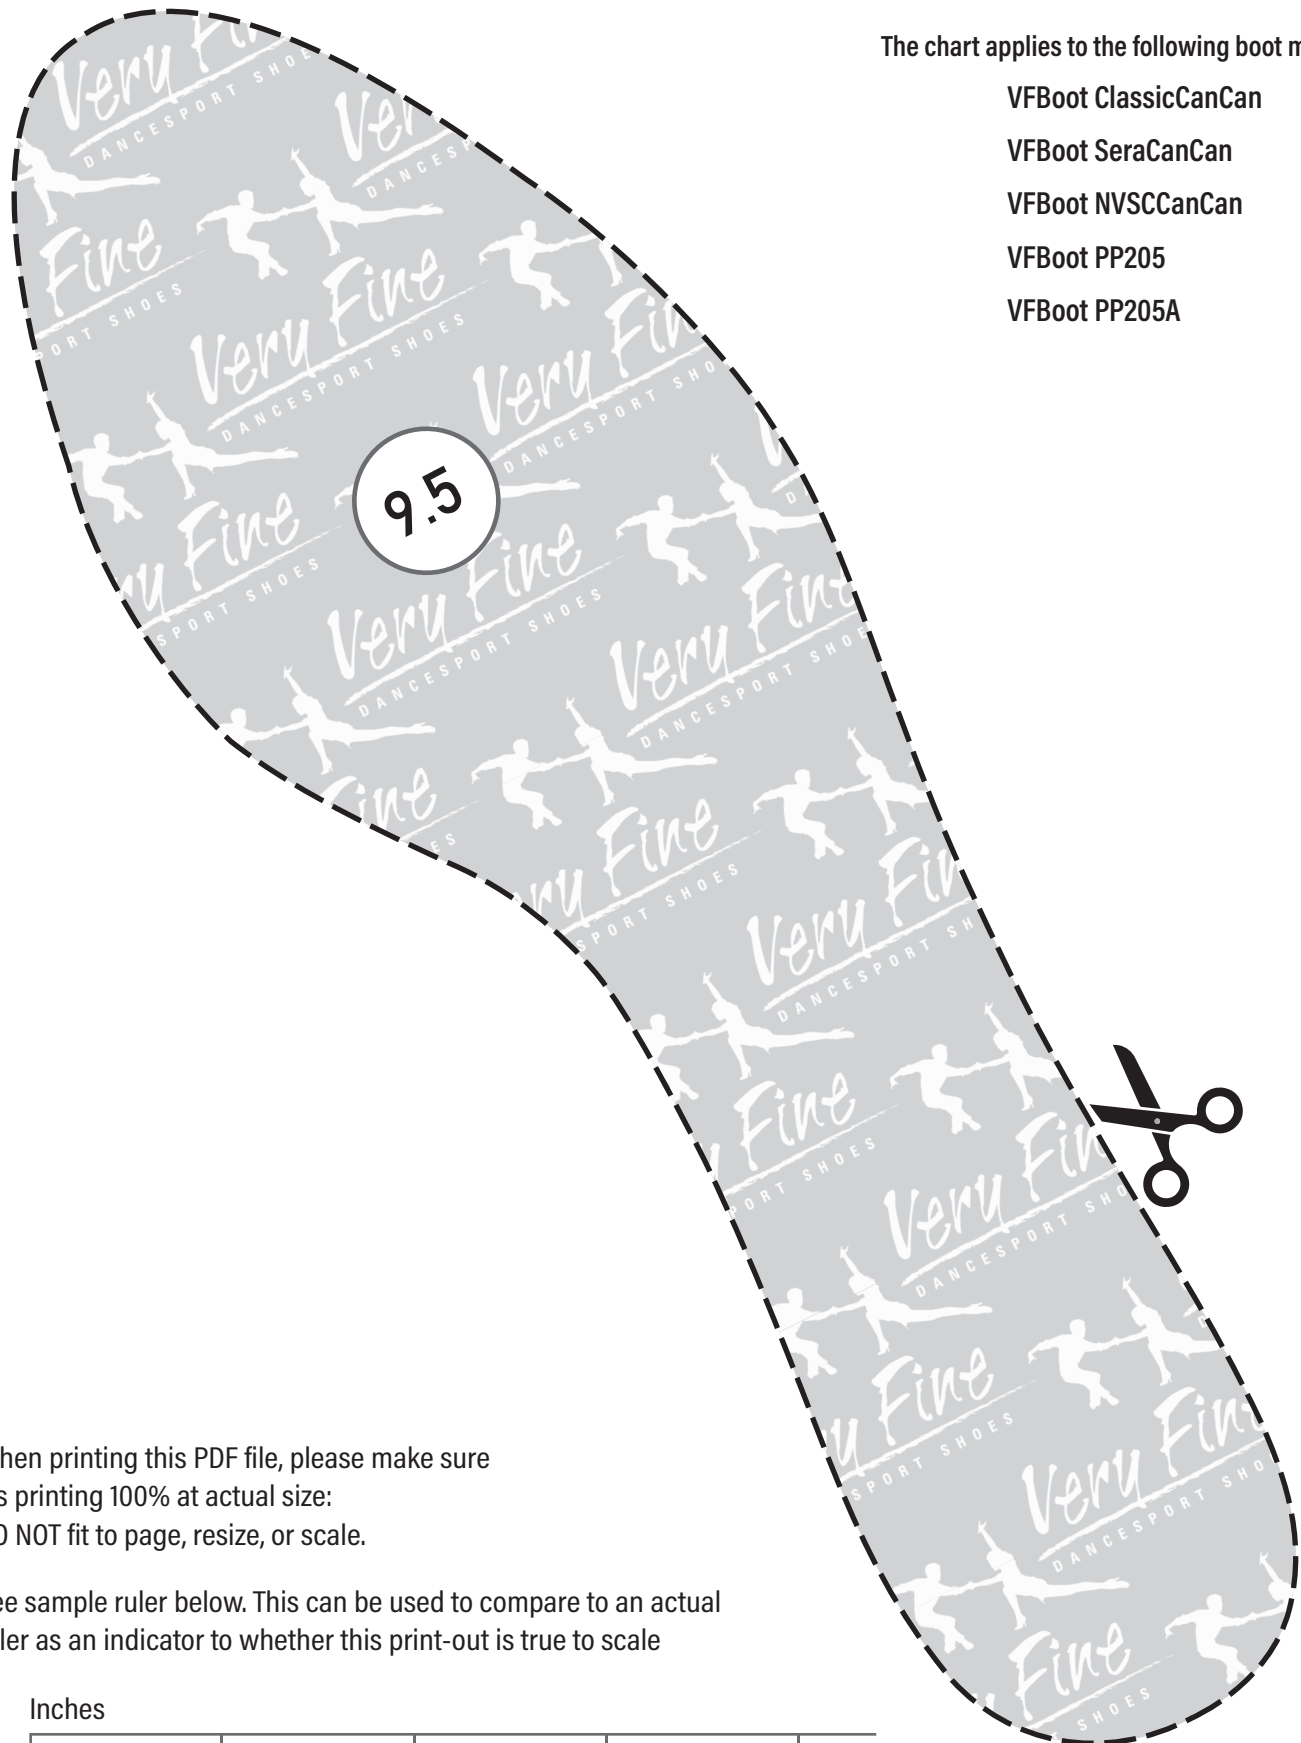

Women's Dance Boots

The chart applies to the following boot models:

VFBoot ClassicCanCan

VFBoot SeraCanCan

VFBoot NVSCCanCan

VFBoot PP205

VFBoot PP205A

When printing this PDF file, please make sure it's printing 100% at actual size: DO NOT fit to page, resize, or scale.

See sample ruler below. This can be used to compare to an actual ruler as an indicator to whether this print-out is true to scale