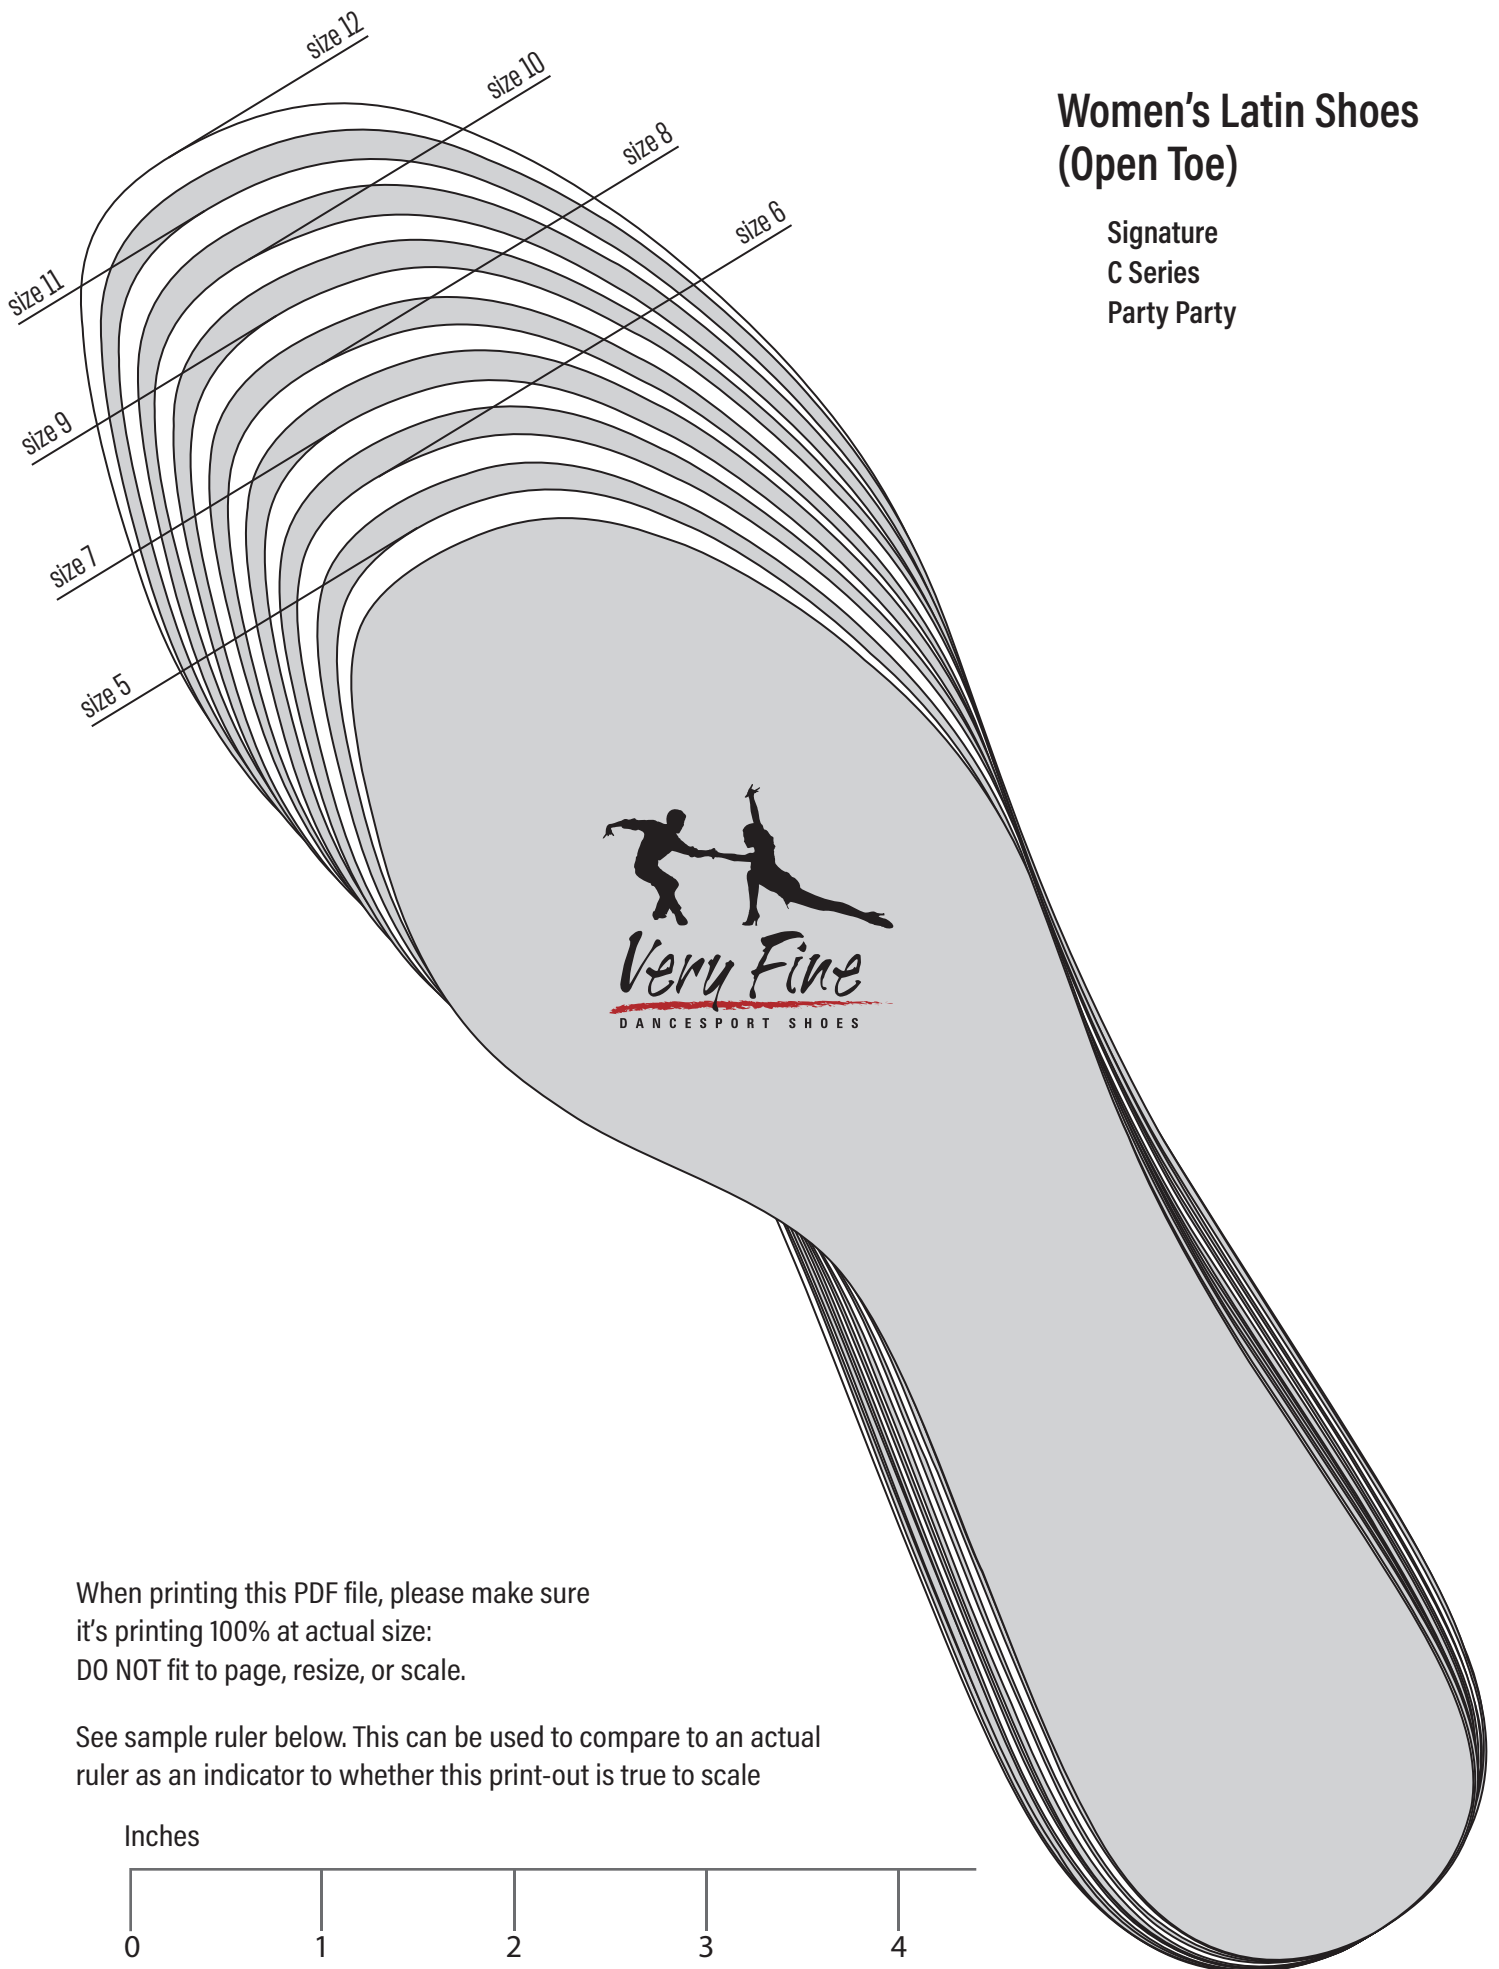

Women's Latin Shoes (Open Toe)

Signature
C Series
Party Party

When printing this PDF file, please make sure
it's printing 100% at actual size:
DO NOT fit to page, resize, or scale.

See sample ruler below. This can be used to compare to an actual
ruler as an indicator to whether this print-out is true to scale

Inches

Women's Latin Shoes (Open Toe)

Signature
C Series
Party Party

When printing this PDF file, please make sure
it's printing 100% at actual size:
DO NOT fit to page, resize, or scale.

See sample ruler below. This can be used to compare to an actual
ruler as an indicator to whether this print-out is true to scale